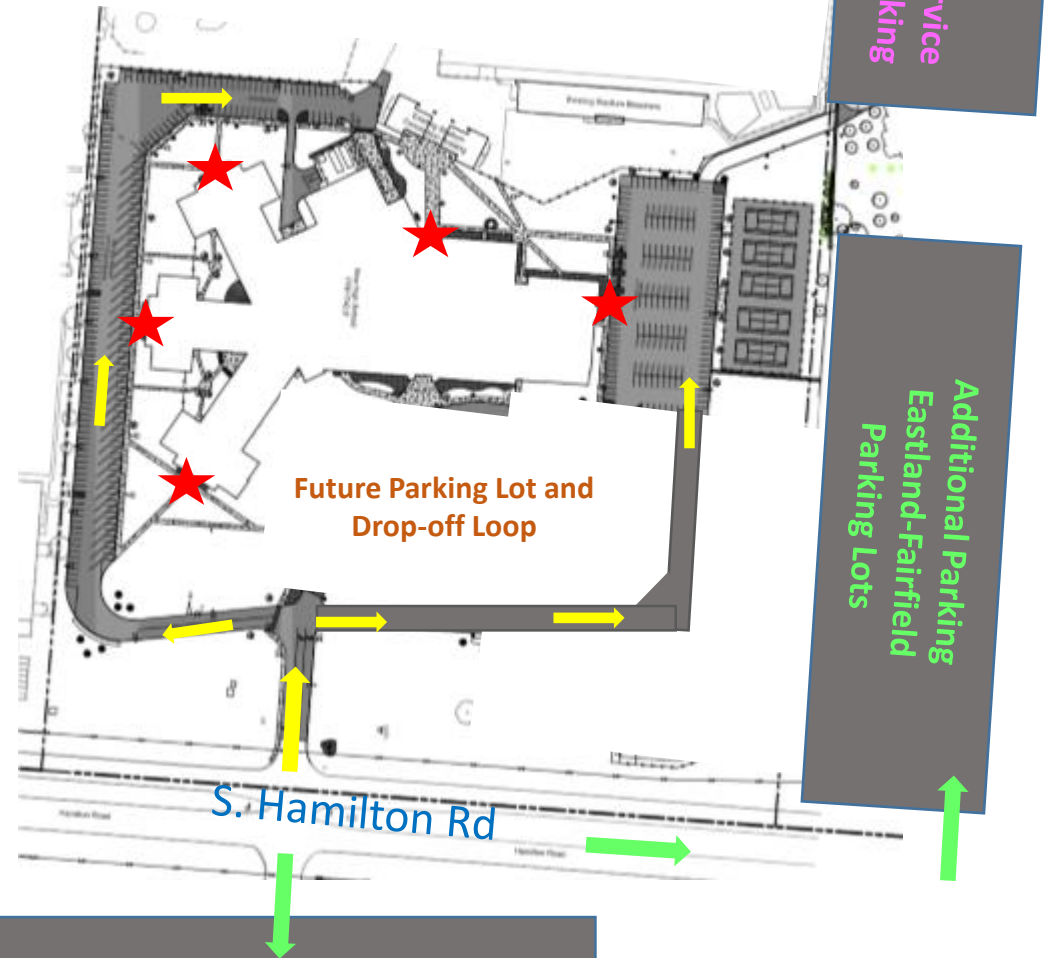

Traffic and Parking Instructions

August 29th Dedication Ceremony/Community Open House

GMHS – 4475 S. Hamilton Rd., Groveport, OH

- **Wherever possible, carpool to the high school.**
- Follow the yellow arrows [→] to the north and south parking lots.
- Overflow parking [←] is available at Eastland-Fairfield Career Center as well as at CWI Gifts, which is located across the street from the high school.
- Shuttle buses will be running back and forth between the CWI parking lot and GMHS.
- There also is parking located at the District's office [←], located at 4400 Marketing Place, Groveport. You can access the District Service Center from Williams Road. It's an easy walk from the back of our lot to the north end of the high school.
- Enter the high school from any location indicated with a red star★.

**Additional Parking at CWI Gifts (across the street from the high school).
Shuttle Buses Available.**